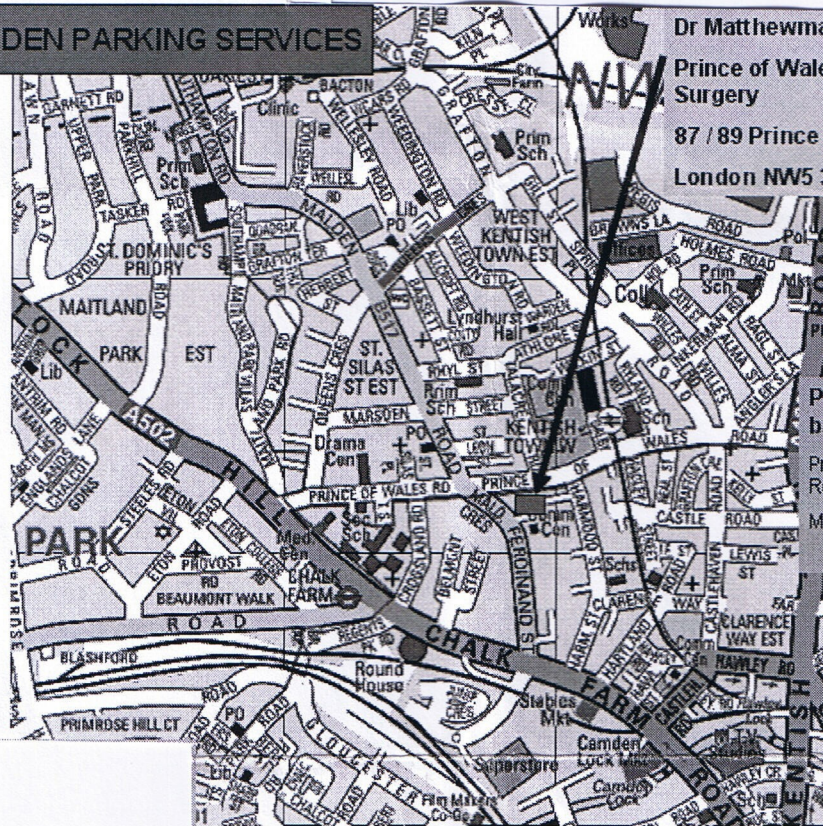

Map with doctor location:

CAMDEN PARKING SERVICES

Dr Matthewman

**Prince of Wales Road
Surgery**

**87 / 89 Prince of Wales Road
London NW5 3NT**

**Pay & Display
bays**

**Prince of Wales
Road
Malden Crescent**